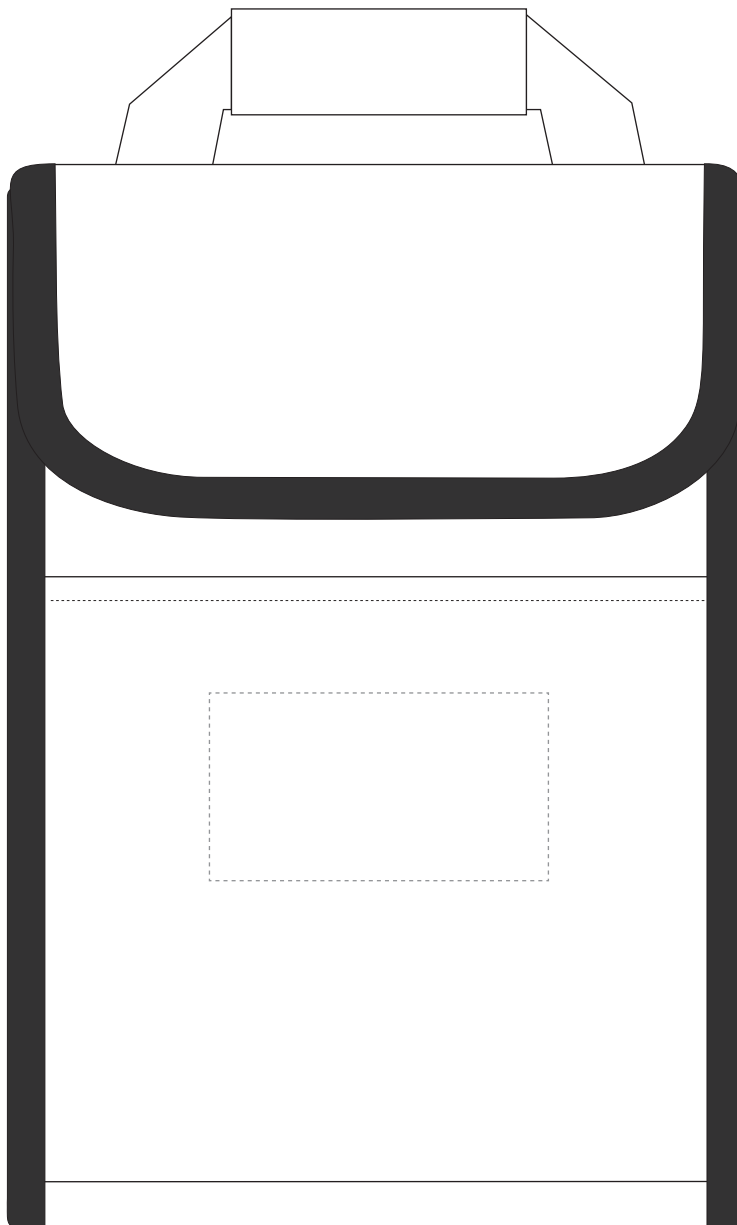

Your Ref:

Quantity:

Product Code: QB0012

Our Ref:

Version: 1

Product Colour: WHITE

PRINTING CONCERNS:

Please note that this product has Sustainability Markings that are not visible from this perspective

We stock this item in the following colours

**MADERIA THREAD COLOUR**

- Colour 1
- Colour 2
- Colour 3
- Colour 4

ARTWORK SCALE 50%

Product Image for visualisation
- colours may vary

The dashed line is to demonstrate print area and will not appear on your printed item

To proceed, please approve visual via the online system.

ARTWORK SCALE 100%

Max embroidery area: 90mm x 50mm